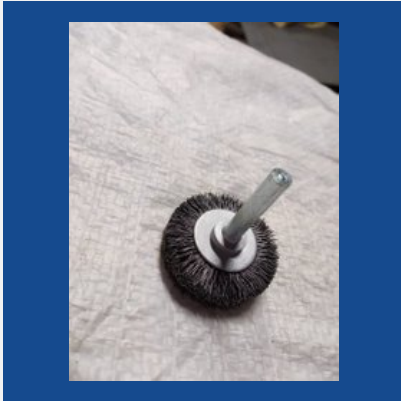

Foundry Brush Steel Wire
Wooden Handle

Nylon Circular Brush

OTHER PRODUCTS:

Kulphy Tube Cleaning Brush

Paint Brush

Plastic Wire Brush

Wire Paint Brush

OTHER PRODUCTS:

Spindle Circular Brush

Brass Circular Brush

Nylon Roller Brush

Steel Wire Roller Brushes

OTHER PRODUCTS:

Twist Knot Circular Brush

Spindle Cup Brush

Circular Brush